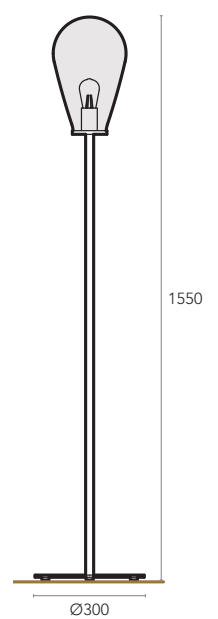

FEATURES

MOUNTING

- Suspended
- Surface
- Wall
- Table
- Floor

LIGHT SOURCE

- E27
- 1× MAX 60W

MATERIALS & FINISHING

GLASS SHAPE

- Smoked Glass

STAINLESS STEEL BODY

- Chrome PVD
- Cooper PVD

NIN

WALL

TABLE

FLOOR