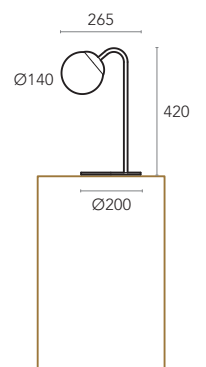

DUNE

FEATURES

MOUNTING

Table

LIGHT SOURCE

G9
1 × MAX 40W

MATERIALS & FINISHING

STEEL BODY
Gold Painting

DIFFUSER
Opal Glass

MOQ - Minimum Order Quantity
20 units