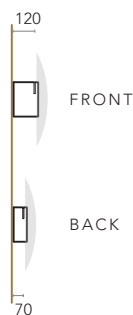

STONE

FEATURES

MOUNTING

Wall

LIGHT SOURCE

LED
3000K, 4000K – 2W
RGBW – 6W

MATERIALS & FINISHING

ALUMINIUM BASE

Matt White

FIBERGLASS COVER

Matt White

Gold

Other colours on request.

MOQ - Minimum Order Quantity

10 units

BASES

COVERS