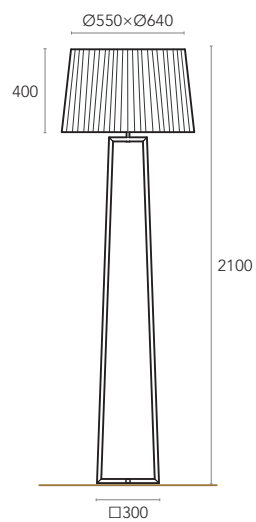

FEATURES

MOUNTING

Table
Floor

LIGHT SOURCE

E27
Table – 1× MAX 60W
Floor – 1× MAX 60W

MATERIALS & FINISHING

ALUMINIUM BODY

Gold Painting

LAMPSHADE

Beige Pongé Silk Fabric

MOQ - Minimum Order Quantity
20 units

FLOOR