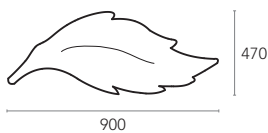

MOQ - Minimum Order Quantity
10 units

BASE

COVERS

SMALL

MEDIUM

LARGE

LEAF

DESIGN BY ALBINO MIRANDA