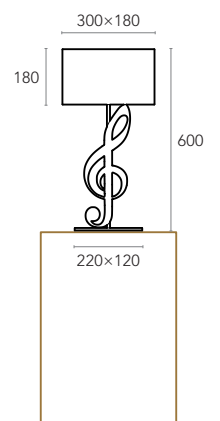

FEATURES

MOUNTING

Table

LIGHT SOURCE

E27
1× MAX 60W

MATERIALS & FINISHING

BRASS BODY
Chrome

LAMPSHADE
Beige Camelot

MOQ - Minimum Order Quantity
50 units