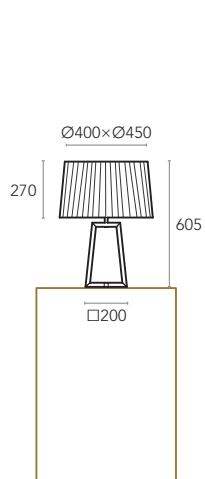

MATERIALS & FINISHING

ALUMINIUM BODY

Gold Painting

LAMPSHADE

Beige Pongé Silk Fabric

MOQ - Minimum Order Quantity
20 units

TABLE