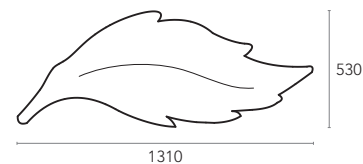

MOQ - Minimum Order Quantity
10 units

BASE

COVERS

SMALL

MEDIUM

LARGE

LEAF

DESIGN BY ALBINO MIRANDA