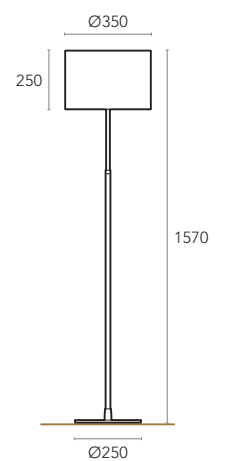

FEATURES

MOUNTING

Table
Floor

LIGHT SOURCE

E27
Table – 1× MAX 60W
Floor – 1× MAX 60W

MATERIALS & FINISHING

BODY
Matt Brushed Stainless Steel

LAMPSHADE

Beige Scal, Red Perc,
Black Schintz

MOQ - Minimum Order Quantity
50 units

ALL DIMENSIONS IN MILLIMETERS

TABLE

FLOOR

HOSPITALITY 095