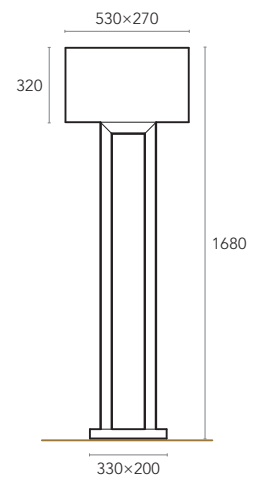

FEATURES

MOUNTING

Table
Floor

LIGHT SOURCE

E27
Table – 1× MAX 60W
Floor – 1× MAX 60W

MATERIALS & FINISHING

BODY
Matt Brushed Stainless Steel

LAMPSHADE
White, Black, Grey Schintz

MOQ - Minimum Order Quantity
50 units

ALL DIMENSIONS IN MILLIMETERS

FLOOR