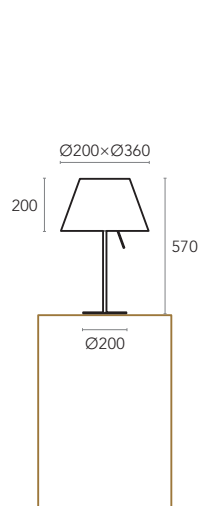

FEATURES

MOUNTING

Suspended
Table
Floor

LIGHT SOURCE

E27
Suspended – 1× MAX 60W
Table – 1× MAX 60W
Floor – 1× MAX 60W

MATERIALS & FINISHING

BODY
Brushed Stainless Steel

LAMPSHADE
Rafi Fabric

SUSPENDED CEILING CUP
Matt White

MOQ - Minimum Order Quantity
50 units

GRATIA

TABLE