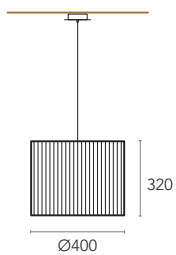

FEATURES

MOUNTING
Suspended
Wall

LIGHT SOURCE
E27
Suspended – 1× MAX 60W
Wall – 1× MAX 60W

MATERIALS & FINISHING
LAMPSHADE
White, Red, Black,
or Beige Pongé Silk

DIFFUSER
PVC Natur

MOQ - Minimum Order Quantity
30 units

SUSPENDED

WALL