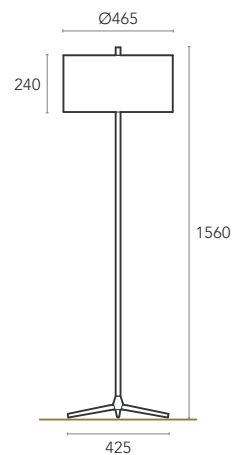

FEATURES

MOUNTING

Table
Floor

LIGHT SOURCE

E27
Table – 1x MAX 60W
Floor – 1x MAX 60W

MATERIALS & FINISHING

BODY
Chrome

LAMPSHADE
Glasgow Raw Fabric

MOQ - Minimum Order Quantity
50 units

TABLE

FLOOR