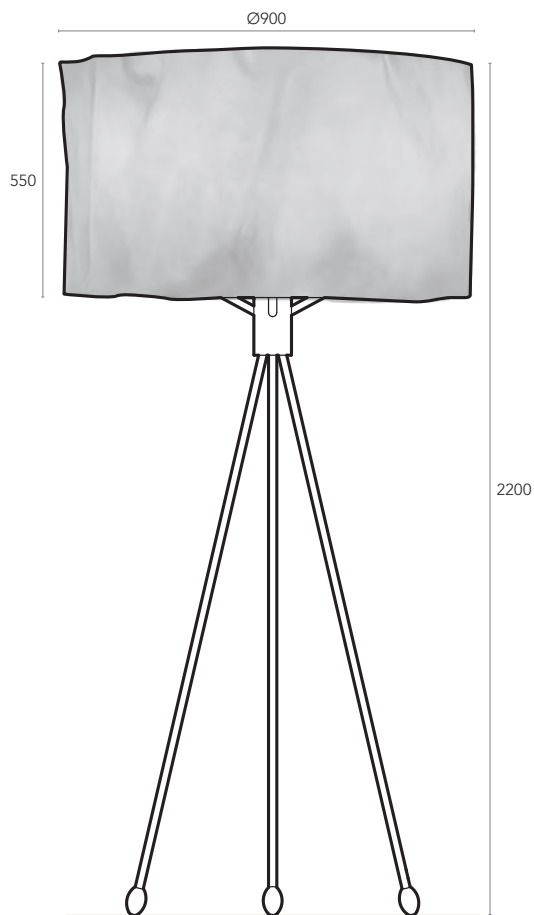

MATERIALS & FINISHING

BRASS BODY
Brushed Brass

LAMPSHADE
Translucid Fiberglass

MOQ - Minimum Order Quantity
6 units

FLOOR