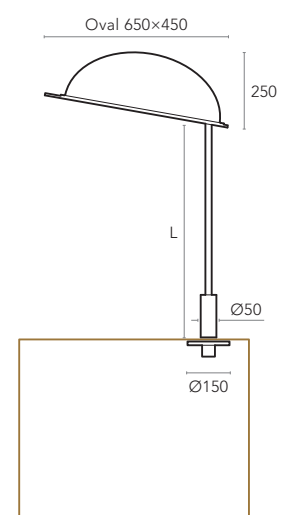

E27
2× MAX 60W

MATERIALS & FINISHING

STRUCTURE
Brushed Stainless Steel

DIFFUSER
Opal PMMA

DIMENSIONS

L: 700, 830, 1170

MOQ - Minimum Order Quantity
20 units

READING LIGHTS