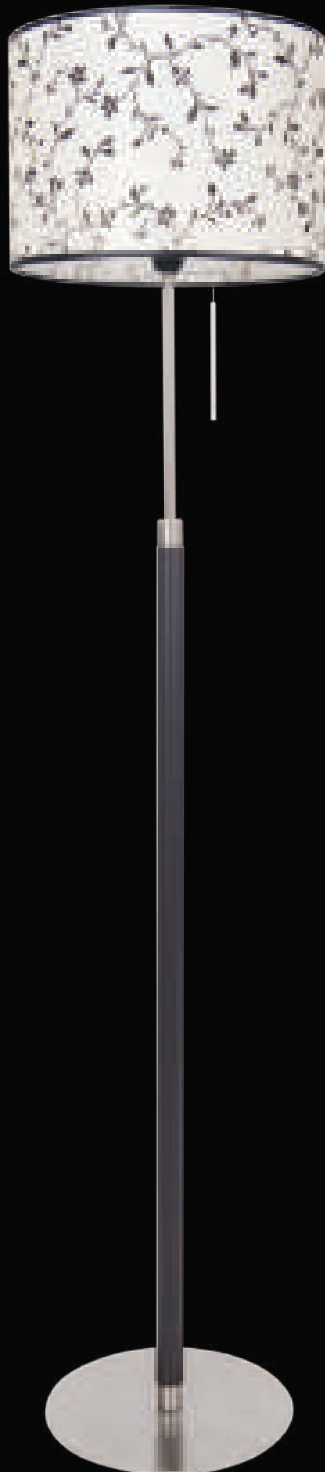

NATUR

Detalhes únicos, vistas incomuns.

Linha de luminárias de mesa e de pé alto, com tubo parcialmente coberto com madeira ou couro sintético e base de aço inoxidável escovado. O abajur, com seus padrões únicos, confere ao NATUR uma identidade inconfundível e transmitirá uma sensação de elegância e sofisticação em todos os espaços. O interruptor pendente está convenientemente localizado abaixo do abajur para uso rápido e fácil. Possui uma distribuição de luz superior e inferior de iluminação suave, atribuindo simultaneamente um ambiente aconchegante e íntimo a qualquer ambiente de decoração da casa.