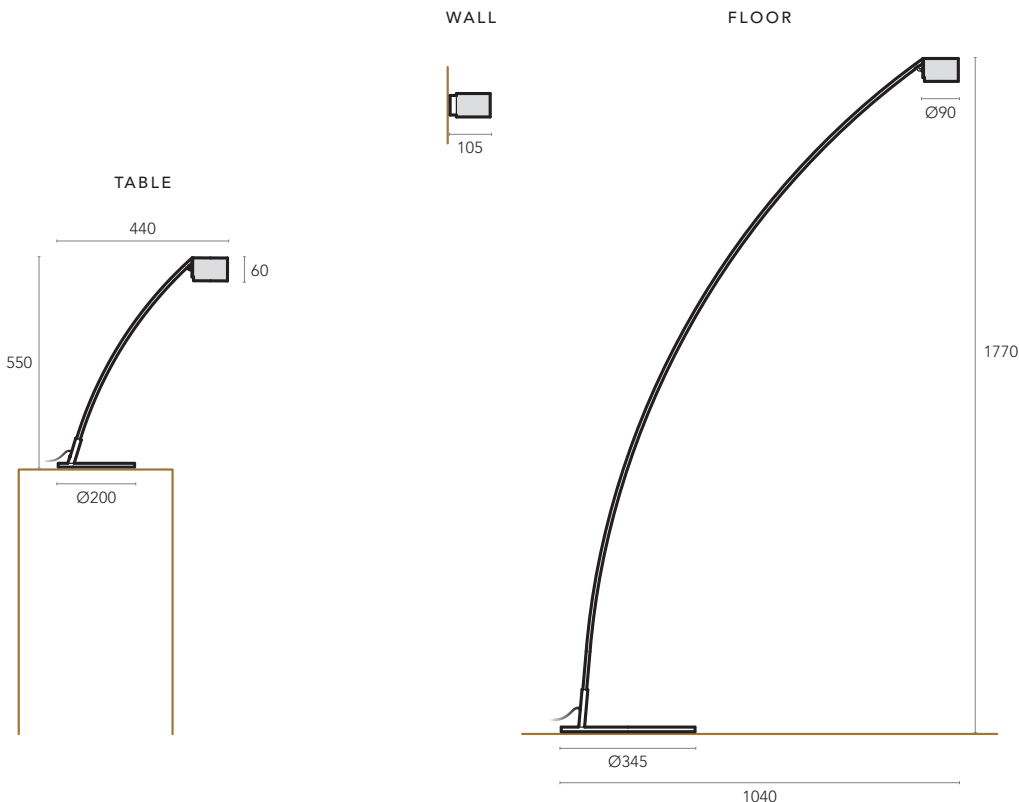

ALL DIMENSIONS IN MILLIMETERS