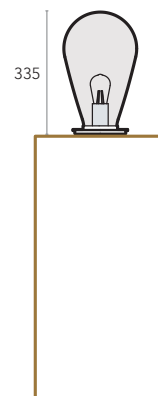

- Smoked Glass

STAINLESS STEEL BODY

- Chrome PVD
- Cooper PVD

NIN

SUSPENDED

SURFACE

WALL

TABLE