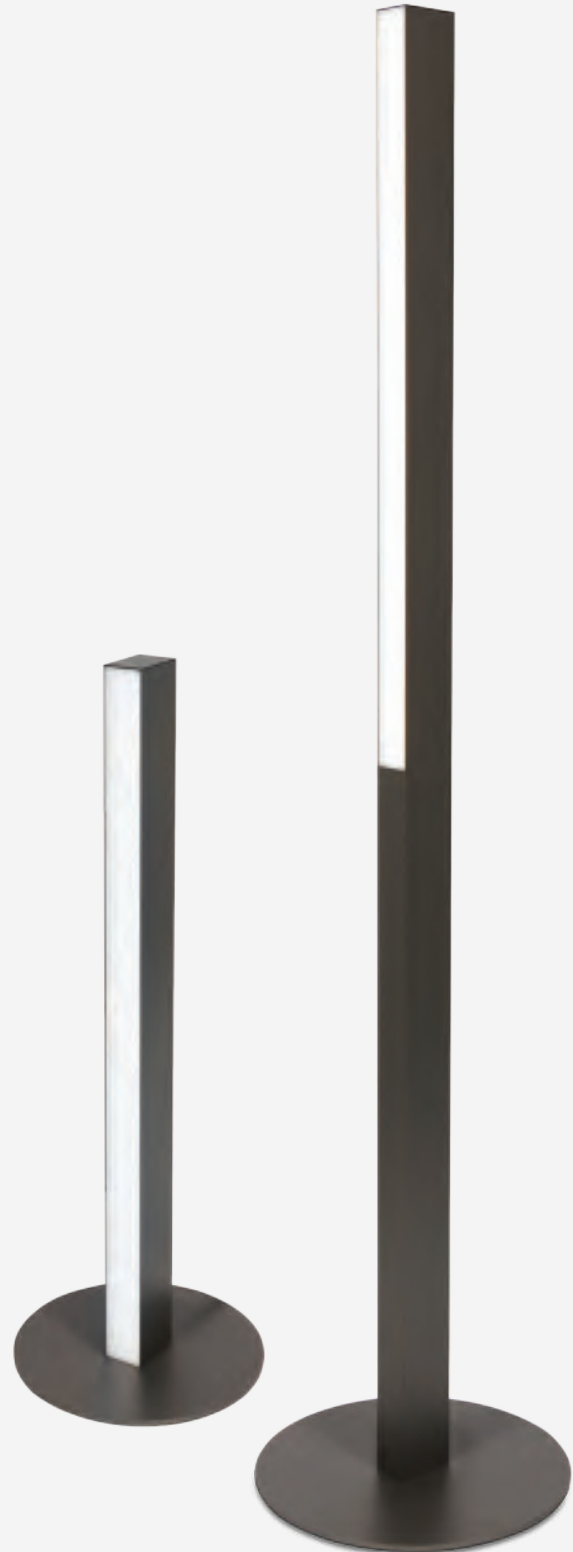

SCAPES

SCAPES

DESIGN BY MODO ASSOCIADOS

Iluminação de alta qualidade para espaços elegantes.

Forte e elegante, o candeeiro de pé alto SCAPES destaca-se, equilibrando-se numa base plana, criando a ilusão de estar a flutuar. Emite uniformemente um amplo feixe vertical de luz através de um difusor de policarbonato, especialmente desenvolvido e projetado para suavizar a luz LED e maximizar a emissão de luz. Está disponível em duas alturas e acabamento standard preto texturado, possível de personalizar. É uma luminária de chão sofisticada e muito funcional que se integra de maneira brilhante numa variedade de conceitos nos setores privado e comercial.