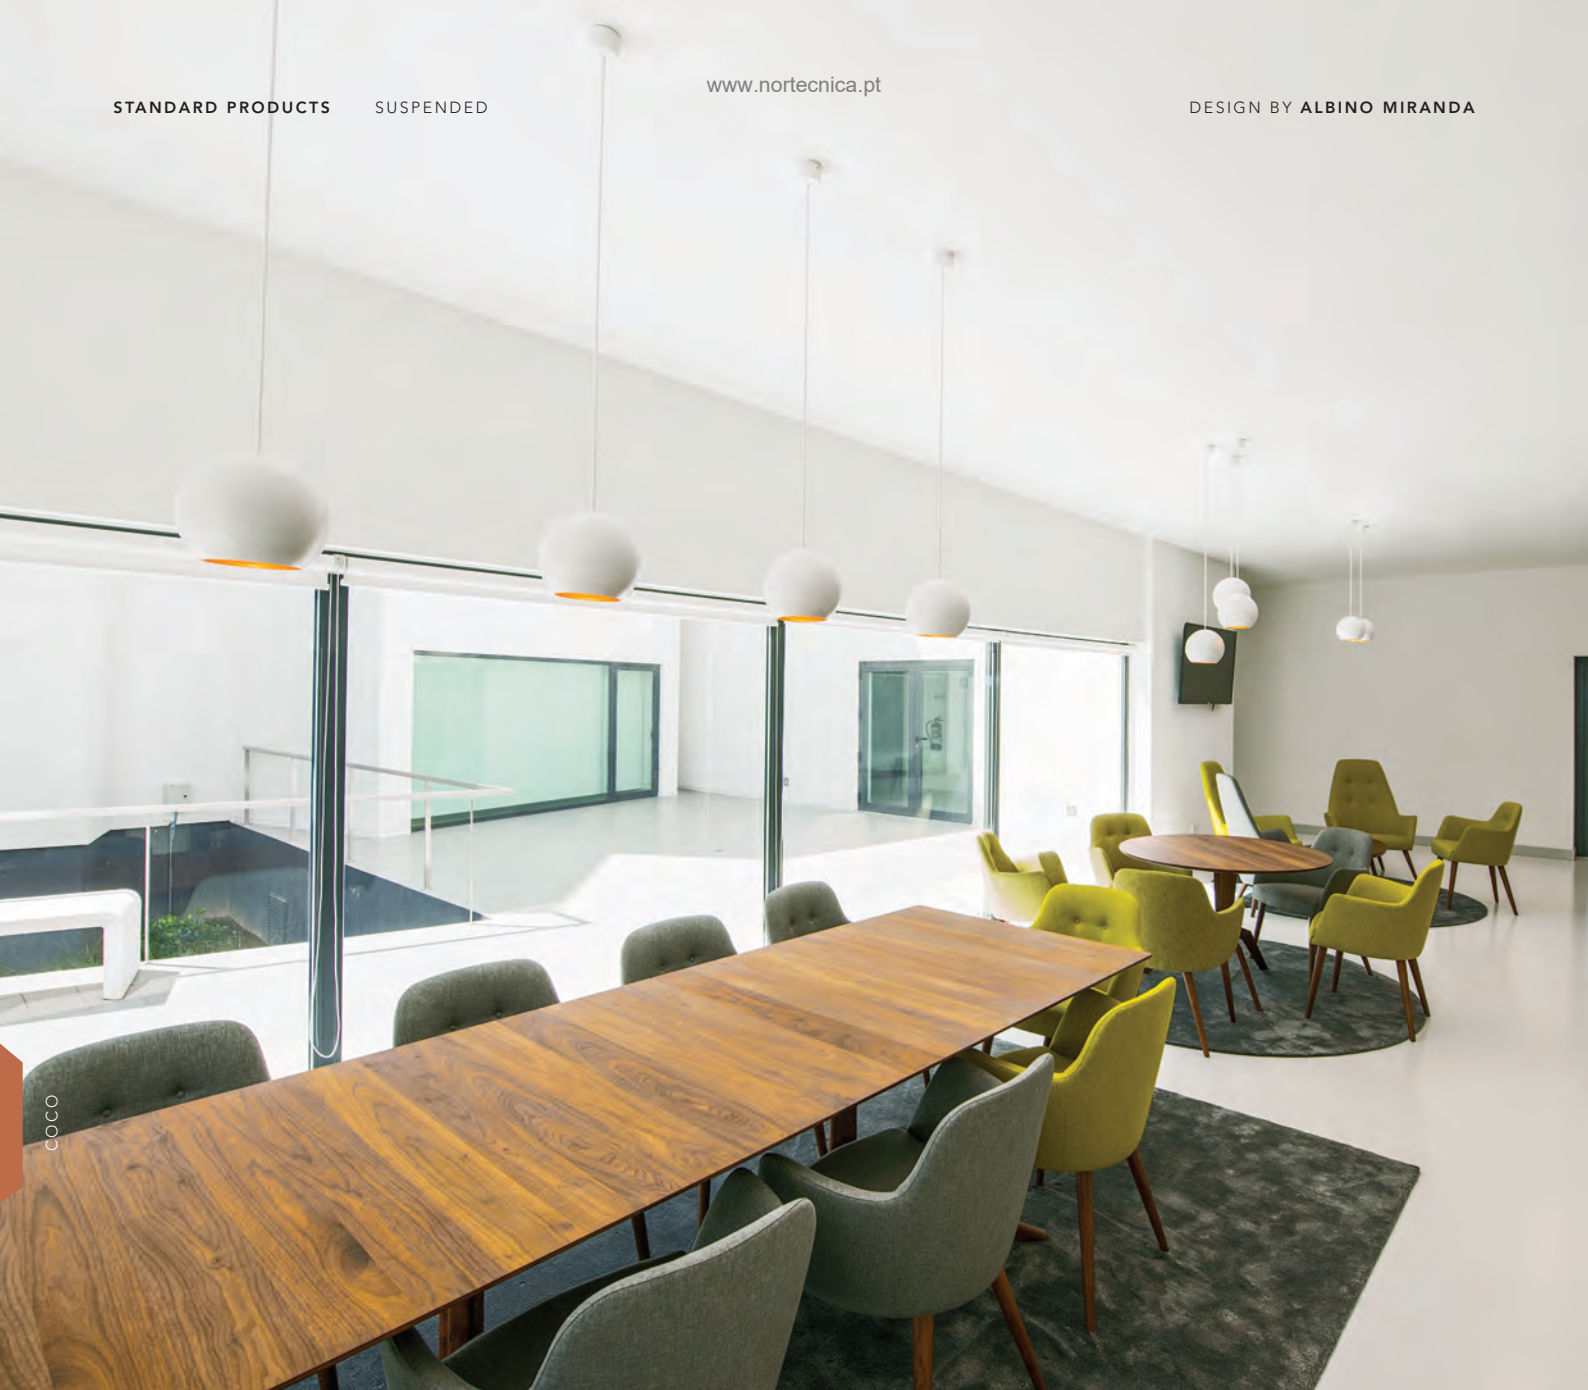

FLOWIN

FEATURES

MOUNTING
Suspended

LIGHT SOURCE
E27
4x MAX 60W

MATERIALS & FINISHING
STRUCTURE
Brushed Brass
LAMPSHADE
Translucid Fiberglass

MOQ - Minimum Order Quantity
4 units

COCO

FEATURES