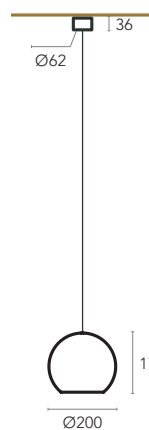

COCO

FEATURES

MOUNTING

Suspended

LIGHT SOURCE

LED
3000K, 4000K
5W, 8W
Recessed - External Driver

MATERIALS & FINISHING

FIBERGLASS BODY

INSIDE

Gold Painting

OUTSIDE

Matt White, Matt Black

FEED CABLE

Matt White, Matt Black

MOQ - Minimum Order Quantity

10 units

SURFACE

RECESSED

LARGE CEILING CUP

SMALL CEILING CUP