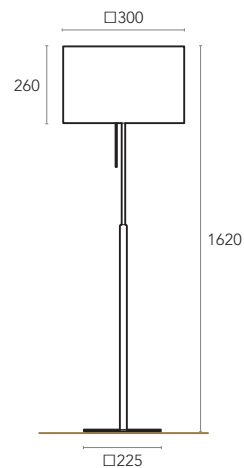

E27
Table – 1x MAX 60W
Floor – 1x MAX 60W

MATERIALS & FINISHING

BODY
Brushed Stainless Steel

LAMPSHADE
White, Black Schintz
Beige Scala

MOQ - Minimum Order Quantity
50 units

TABLE

FLOOR

EVA