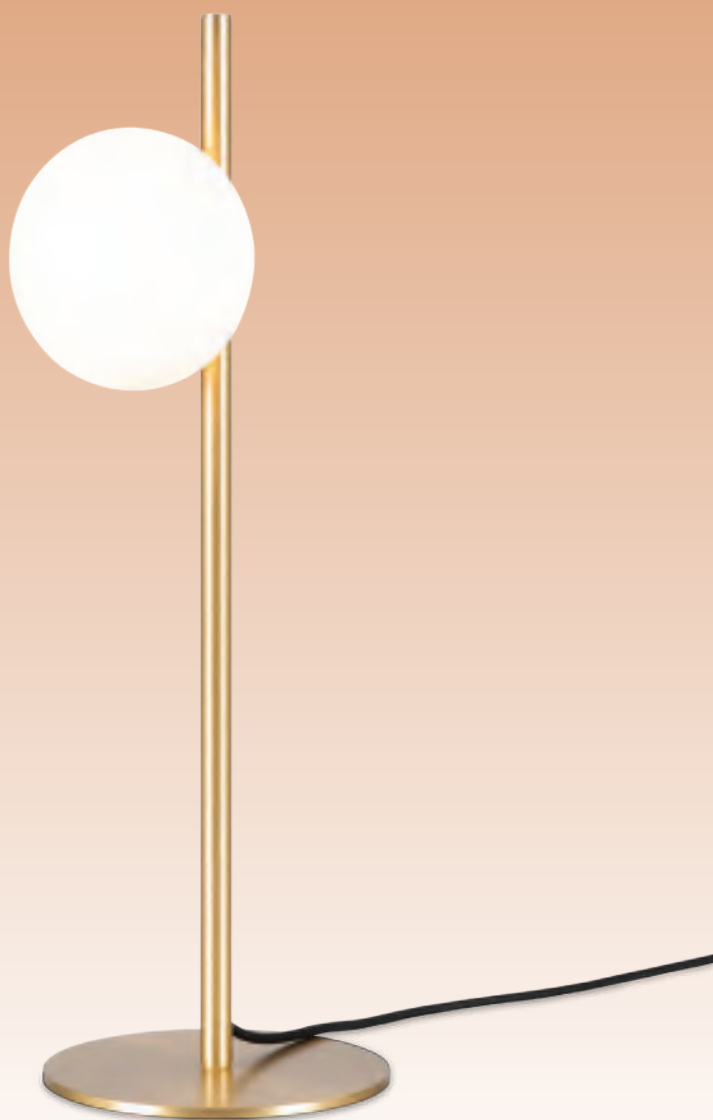

NOA

A beleza da
simplicidade.

Um design intemporal, com simplicidade e funcionalidade, num sistema flexível. Desde a luz suave e difusa dos globos de vidro opalino à simplicidade das estruturas fabricadas à mão, esta coleção de luminárias é consistente em design e na qualidade da luz, com soluções de iluminação ideais para todas as situações. Está disponível numa ampla gama de versões e com variedade de acabamentos. NOA integra-se facilmente em qualquer decoração de estilo moderno, em ambientes residenciais e públicos.