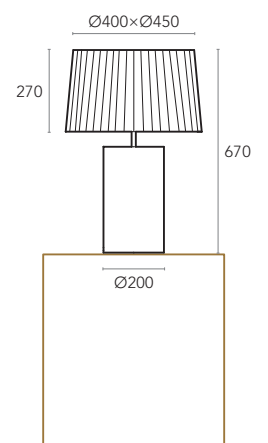

FEATURES

MOUNTING

Table

LIGHT SOURCE

E27
1× MAX 60W

MATERIALS & FINISHING

ALUMINIUM BODY
Gold Painting

LAMPSHADE
Beige Pongé Silk

MOQ - Minimum Order Quantity
50 units