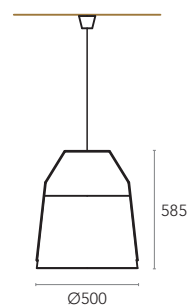

MEDIUM

LARGE

TABRIGA

FEATURES**MOUNTING**

Suspended

LIGHT SOURCE

E27

1x MAX 60W