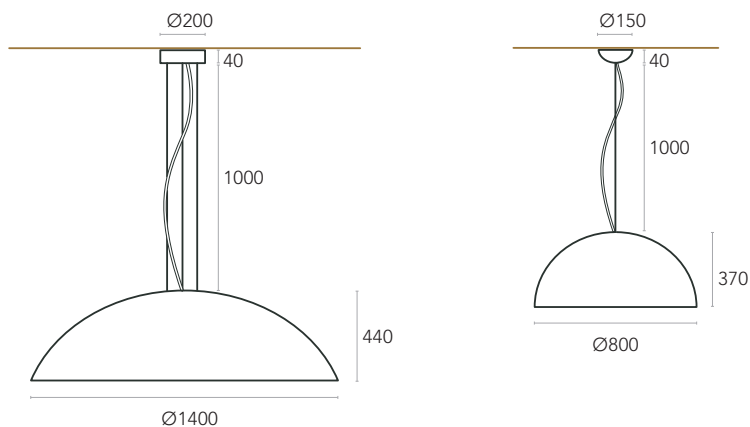

ROCHÉ

FEATURES

MOUNTING

Suspended

LIGHT SOURCE

LED

3000K, 4000K

Ø800 - 50W | Ø1400 - 70W

E27

Ø800 - 6x MAX 60W

Ø1400 - 5x MAX 60W

MATERIALS & FINISHING

FIBERGLASS BODY

INSIDE

Gold Painting

OUTSIDE

Ø800 - Matt White, Matt Black

Ø1400 - Matt Dark Green

MOQ - Minimum Order Quantity

4 units