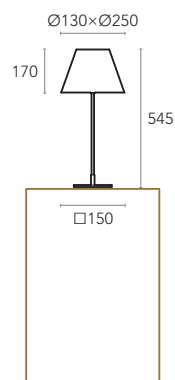

Table
Floor

LIGHT SOURCE

E27
Table – 1x MAX 60W
Floor – 1x MAX 60W

MATERIALS & FINISHING

BODY
Brushed Stainless Steel

LAMPSHADE
White, Black Schintz

MOQ - Minimum Order Quantity
50 units

TABLE