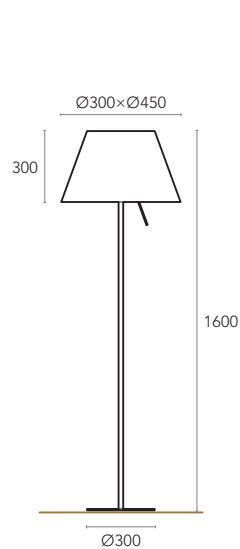

FEATURES

MOUNTING

Suspended
Table
Floor

LIGHT SOURCE

E27
Suspended – 1× MAX 60W
Table – 1× MAX 60W
Floor – 1× MAX 60W

MATERIALS & FINISHING

BODY
Brushed Stainless Steel

LAMPSHADE
Rafi Fabric

SUSPENDED CEILING CUP
Matt White

MOQ - Minimum Order Quantity
50 units

GRATIA

FLOOR