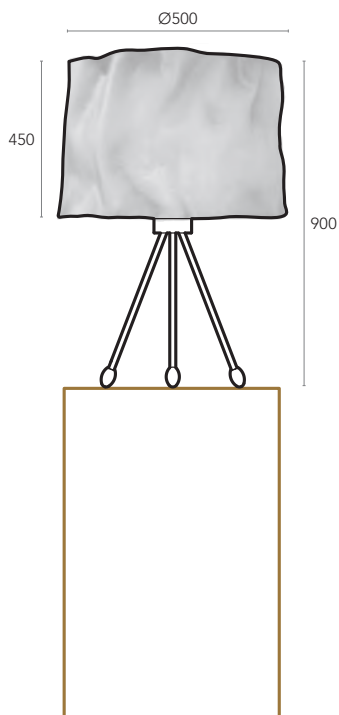

FEATURES

MOUNTING

Suspended
Table
Floor

LIGHT SOURCE

E27
Suspended – 3× MAX 60W
Table – 1× MAX 60W
Floor – 3× MAX 60W

MATERIALS & FINISHING

BRASS BODY
Brushed Brass

LAMPSHADE
Translucid Fiberglass

MOQ - Minimum Order Quantity
6 units

TABLE