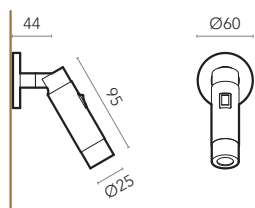

MATERIALS & FINISHING

ALUMINIUM STRUCTURE
Matt White, Matt Black

MOQ - Minimum Order Quantity
20 units

VERSIONS

NO
SWITCH

ON/OFF
SWITCH