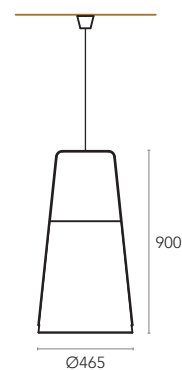

MEDIUM

LARGE

TABRIGA

FEATURES**MOUNTING**

Suspended

LIGHT SOURCE

E27

1x MAX 60W