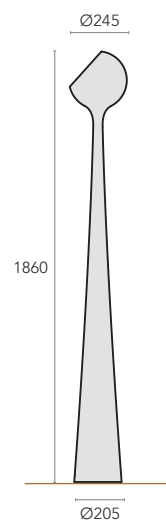

SNUPY

FEATURES

MOUNTING
Floor

LIGHT SOURCE
LED
3000K, 4000K
17W

MATERIALS & FINISHING
FIBERGLASS BODY
Glossy White, Black, Red

MOQ - Minimum Order Quantity
4 units