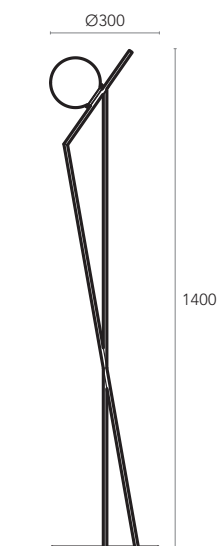

SPHERE

SUSPENDED

WALL

TABLE

FLOOR

FEATURES

MOUNTING

Suspended
Wall
Table
Floor