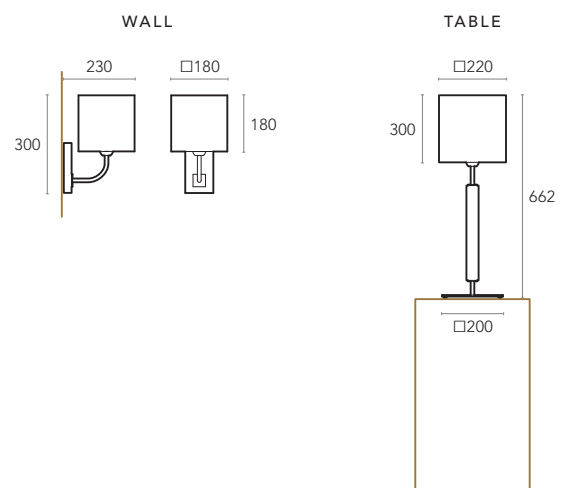

FEATURES

MOUNTING

Wall
Table

LIGHT SOURCE

E27
Wall – 1× MAX 60W
Table – 1× MAX 60W

MATERIALS & FINISHING

BODY
Brushed Stainless Steel

LAMPSHADE
White, Black Schintz
Red Perc

WOOD TUBE
Wengue, Cherry, Oak

MOQ - Minimum Order Quantity
50 units