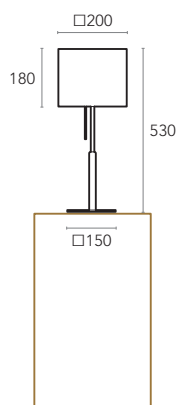

E27
Table – 1x MAX 60W
Floor – 1x MAX 60W

MATERIALS & FINISHING

BODY
Brushed Stainless Steel

LAMPSHADE
White, Black Schintz
Beige Scala

MOQ - Minimum Order Quantity
50 units

TABLE

FLOOR

EVA