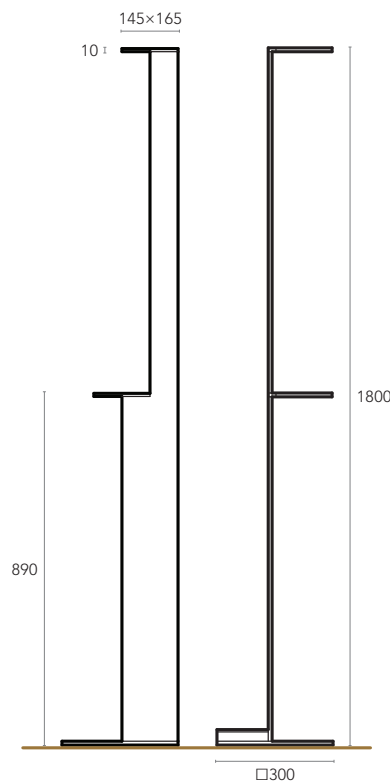

DOURO

PA-2

FEATURES

MOUNTING

- Wall
- Table
- Floor

LIGHT SOURCE

- LED
- 3000K, 4000K
- AP-5 – 28W
- AP-7 – 14W
- AP-8 – 14W
- MC – 6W
- PA-2 – 28W

MATERIALS & FINISHING

- ALUMINIUM BODY
- Matt White

MOQ - Minimum Order Quantity

- 10 units