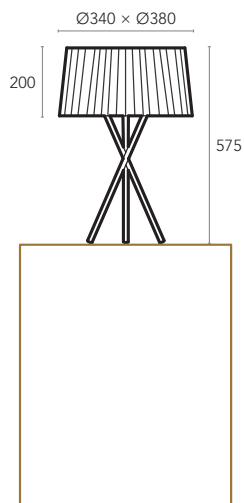

STEEL STRUCTURE
Matt White, Matt Black

BRASS STRUCTURE
Brushed Brass

LAMPSHADE
White, Black, Red Pongé Silk

MOQ - Minimum Order Quantity
10 units

SUSPENDED

BEDSIDE

TABLE

FLOOR