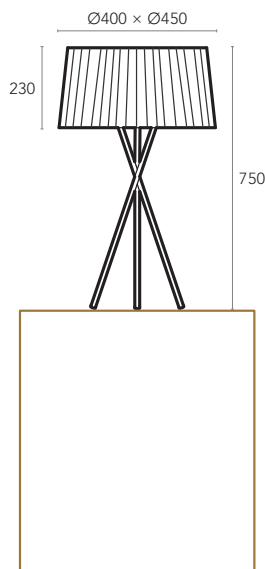

STEEL STRUCTURE
Matt White, Matt Black

BRASS STRUCTURE
Brushed Brass

LAMPSHADE
White, Black, Red Pongé Silk

MOQ - Minimum Order Quantity
10 units

SUSPENDED

BEDSIDE

TABLE

FLOOR