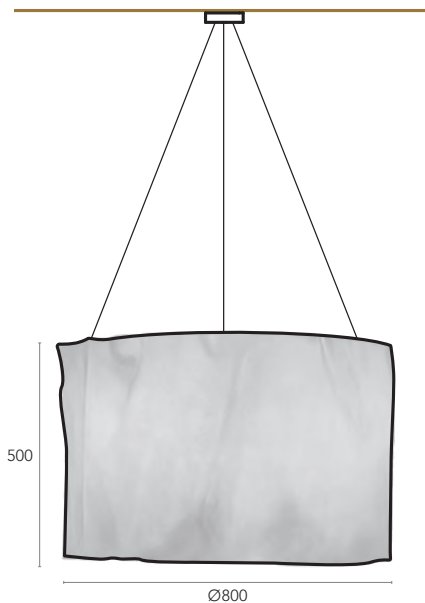

SUSPENDED

FEATURES

MOUNTING

Suspended
Table
Floor

LIGHT SOURCE

E27
Suspended – 3× MAX 60W
Table – 1× MAX 60W
Floor – 3× MAX 60W

MATERIALS & FINISHING

BRASS BODY
Brushed Brass

LAMPSHADE
Translucid Fiberglass

MOQ - Minimum Order Quantity
6 units