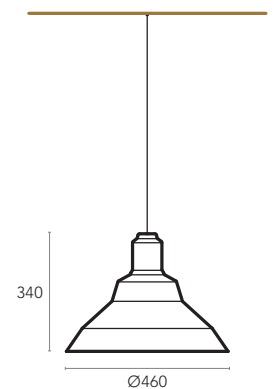

EDGY

FEATURES

MOUNTING
Suspended

LIGHT SOURCE
E27
1× MAX 60W

MATERIALS & FINISHING

ALUMINIUM BODY

OUTSIDE	INSIDE
Matt White	Matt White
Matt Black	Matt White
Gold Painting	Gold Painting

FEATURES