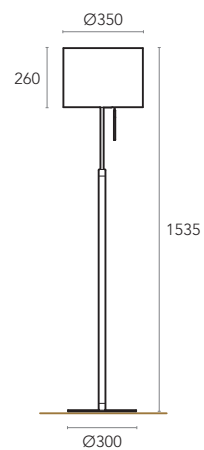

FEATURES

MOUNTING

Table
Floor

LIGHT SOURCE

E27
Table – 1× MAX 60W
Floor – 1× MAX 60W

MATERIALS & FINISHING

BODY

Brushed Stainless Steel

LAMPSHADE

Brown, Beige Versalhe
Brown Suedine

WOOD TUBE

Wengue Wood

STAINLESS STEEL TUBE

Brown Leather Lining

MOQ - Minimum Order Quantity

50 units

NATUR

TABLE

FLOOR