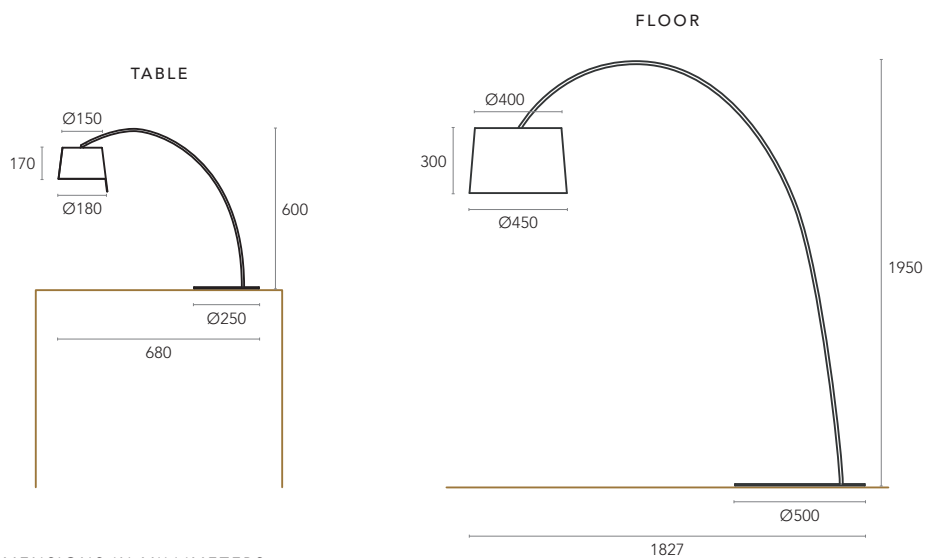

ALL DIMENSIONS IN MILLIMETERS