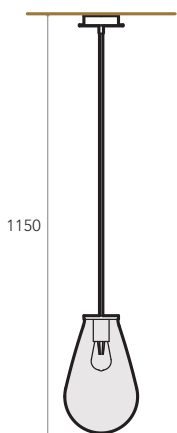

STAINLESS STEEL BODY

- Chrome PVD
- Cooper PVD

NIN

SUSPENDED