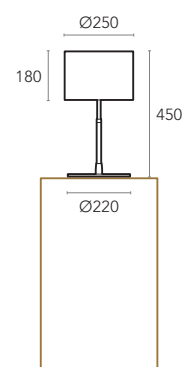

LAMPSHADE

Beige Scal, Red Perc,
Black Schintz

MOQ - Minimum Order Quantity
50 units

ALL DIMENSIONS IN MILLIMETERS

TABLE