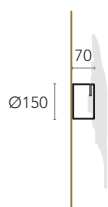

MOQ - Minimum Order Quantity
10 units

BASE

COVERS

SMALL

MEDIUM

LARGE

LEAF

DESIGN BY ALBINO MIRANDA