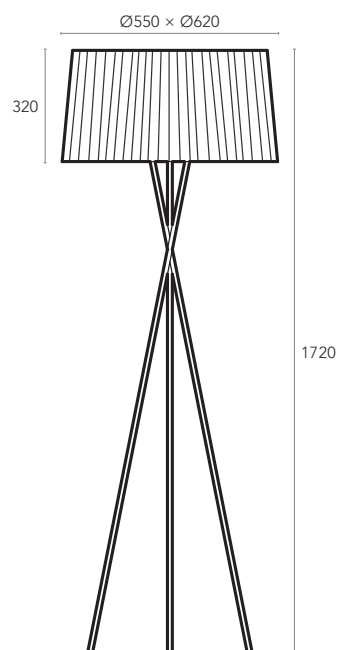

FEATURES

MOUNTING

Suspended
Bedside
Table
Floor

LIGHT SOURCE

E27
1× MAX 60W

MATERIALS & FINISHING

STEEL STRUCTURE
Matt White, Matt Black

BRASS STRUCTURE
Brushed Brass

LAMPSHADE
White, Black, Red Pongé Silk

MOQ - Minimum Order Quantity
10 units

SUSPENDED

BEDSIDE

TABLE

FLOOR