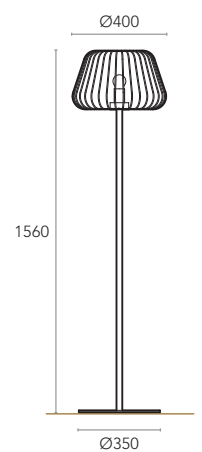

ALL DIMENSIONS IN MILLIMETERS

HOSPITALITY 165