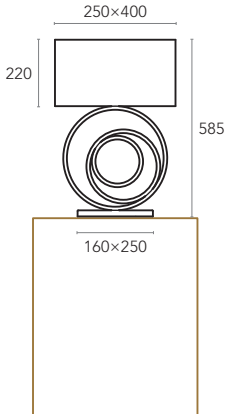

SWIRL

FEATURES

MOUNTING
Table

LIGHT SOURCE
E27
1x MAX 60W

MATERIALS & FINISHING
STEEL BODY
Matt White, Black
LAMPSHADE
White, Black Schintz
Grey Argent

MOQ - Minimum Order Quantity
50 units