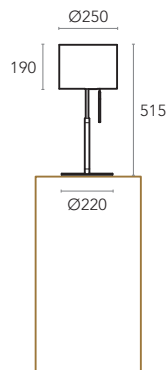

WOOD TUBE

Wengue Wood

STAINLESS STEEL TUBE

Brown Leather Lining

MOQ - Minimum Order Quantity

50 units

NATUR

TABLE