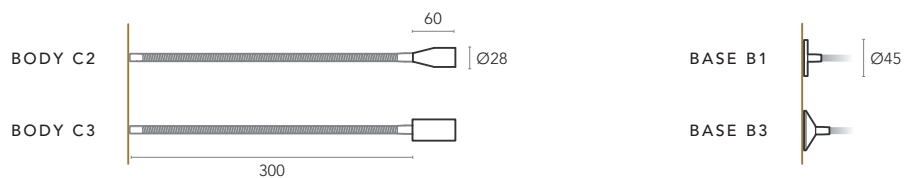

FLEXIBLED

FEATURES

MOUNTING
Bedside Lamp

LIGHT SOURCE
LED
3000K, 4000K
Beam Angle 25°, 40°
1W, 2W
External Driver

MATERIALS & FINISHING

ALUMINIUM STRUCTURE
Matt White, Matt Black
BRASS STRUCTURE
Chrome
Gold

MOQ - Minimum Order Quantity
20 units

VERSIONS