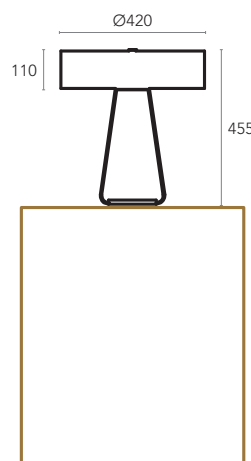

MATERIALS & FINISHING

STRUCTURE
Matt White, Matt Black

LAMPSHADE
Matt White, Matt Black

MOQ - Minimum Order Quantity
10 units