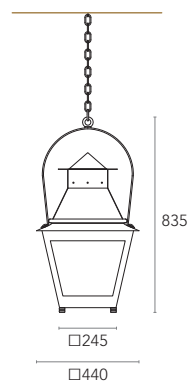

FEATURES

MOUNTING
Wall

LIGHT SOURCE
LED
3000K, 4000K, 5000K
38W, 54W

MATERIALS & FINISHING

STEEL STRUCTURE
Matt Black

DIFFUSER
Opal Tempered Glass

MOQ - Minimum Order Quantity
30 units