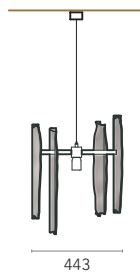

FLOWIN

FEATURES

MOUNTING
Suspended

LIGHT SOURCE
E27
4x MAX 60W

MATERIALS & FINISHING
STRUCTURE
Brushed Brass
LAMPSHADE
Translucid Fiberglass

MOQ - Minimum Order Quantity
4 units

COCO

FEATURES