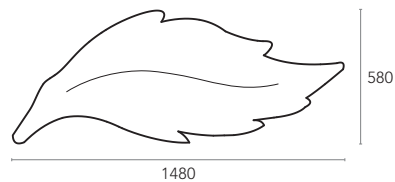

MOQ - Minimum Order Quantity
10 units

BASE

COVERS

SMALL

MEDIUM

LARGE

LEAF

DESIGN BY ALBINO MIRANDA