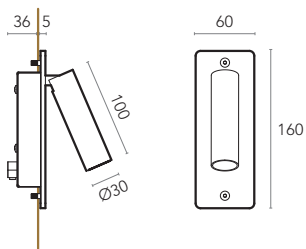

VERSIONS

(*) Versions available for left or right bedside.