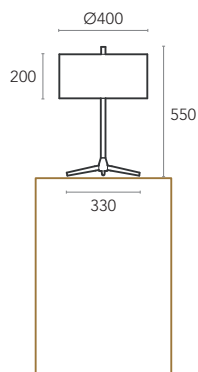

Table
Floor

LIGHT SOURCE

E27
Table – 1x MAX 60W
Floor – 1x MAX 60W

MATERIALS & FINISHING

BODY
Chrome

LAMPSHADE
Glasgow Raw Fabric

MOQ - Minimum Order Quantity
50 units

TABLE