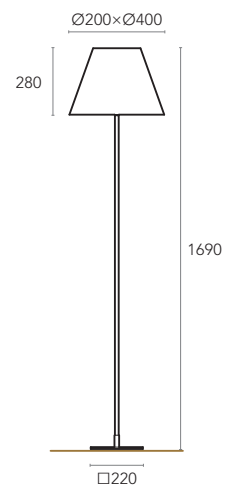

SPAZZO

FEATURES

MOUNTING

Table
Floor

LIGHT SOURCE

E27
Table – 1x MAX 60W
Floor – 1x MAX 60W

MATERIALS & FINISHING

BODY
Brushed Stainless Steel

LAMPSHADE
White, Black Schintz

MOQ - Minimum Order Quantity
50 units

TABLE

FLOOR