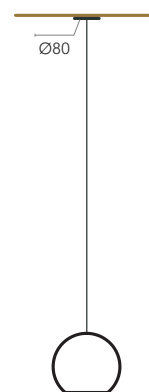

RECESSED

LARGE CEILING CUP