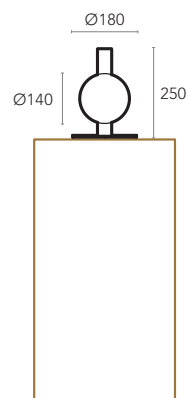

SPHERE

SUSPENDED

WALL

TABLE

FLOOR

FEATURES

MOUNTING

Suspended
Wall
Table
Floor