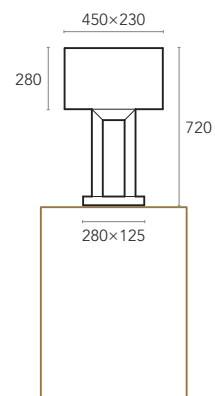

MATERIALS & FINISHING

BODY
Matt Brushed Stainless Steel

LAMPSHADE
White, Black, Grey Schintz

MOQ - Minimum Order Quantity
50 units

ALL DIMENSIONS IN MILLIMETERS

TABLE