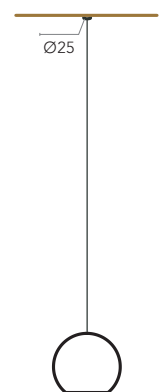

SMALL CEILING CUP