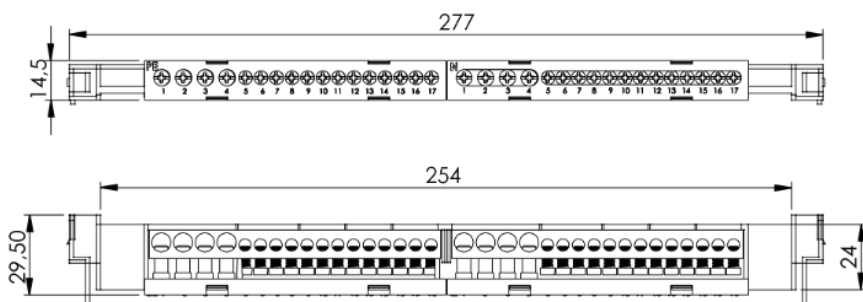

According to European Directive 2011/65/UE (RoHS)	Yes
According to European Directive 2012/19/UE (RAEE2)	Not applicable because it does not meet the definition of Electrical and Electronic Equipment (EEE) as described in Article 3.1(a) of Directive 2012/19/EU (WEEE II).

Logistics and packaging

Unit EAN code	8423220264250
EAN code container	8423220264250
Units packaging	1
Units carton	100
Pallet Units	4500
Packaging Measures cm	37,5x30x20
Unit weight (g)	140
Container Weight (Kg)	0,152
Packaging Weight (Kg)	15,532
Tariff code	85369010

Sketch

Documentation and downloads

Safety Information (0.38MB)