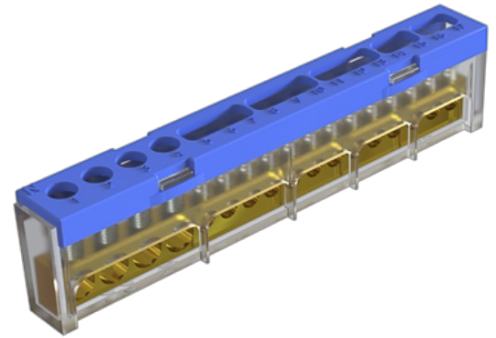

Isolated connection block. Neutral terminal. Blue.

Isolated connection block Neutral terminal 13 x 6 mm² + 4 x 16 mm². Blue color.

Features

Type	Connection block
Number of terminals	13 x 6 mm ² + 4 x 16 mm ²
Connection	Neutral
Color	Blue

Technical data

Fire resistance (GWEPT)	850 °C
Heat resistance (Ball pressure)	125 °C
Work stress	400 Vac
Peak current	76A
Free of halogens	Yes

Regulations

CE marking	Yes
UK marking	Yes
CMim marking	Yes
According to Regulations UNE/EN	UNE-EN 60998-2-1:2005
In accordance with the Low Voltage Electrotechnical Regulations (REBT)	Yes
According to European Directive 2014/35 / EU. Low voltage directive	Yes